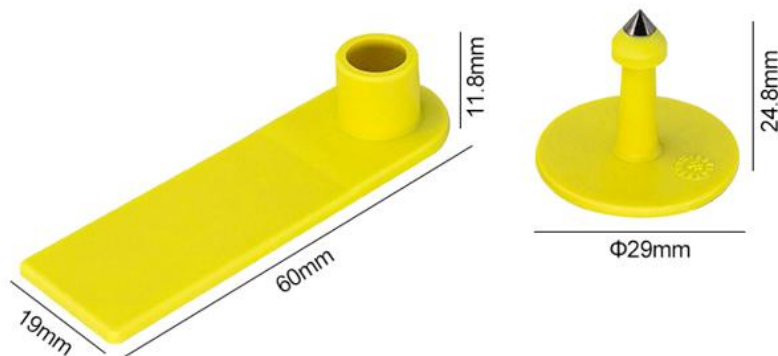

LD-6019A Visual Sheep Ear Tag

Quick Details

LD-6019A Animal Ear Tag characters with flexible good quality material. It is designed for livestock management which is effective to keep tracking of livestock, such as cows, sheeps and deers. It helps ranchers to manage their cows easily and time-saving, not only on counting sheep numbers, but also record their vaccine, growth, weight and so on.

Description

Physical Parameter	
Color	Yellow, other color customized
Size	Female tag: 60×19×11mm (L×W×H) Male tag: Φ29×24.8mm(Φ×H)
Surface Material	TPU
Installation	Ear Tag Plier
Operating temperature	-20℃ ~ +80℃
Operating humidity	20% ~ 90%RH
Customized	Laser printing, Color
Package	Female tag:100pcs/bag, Male tag:100pcs/bag, 2500sets/carton