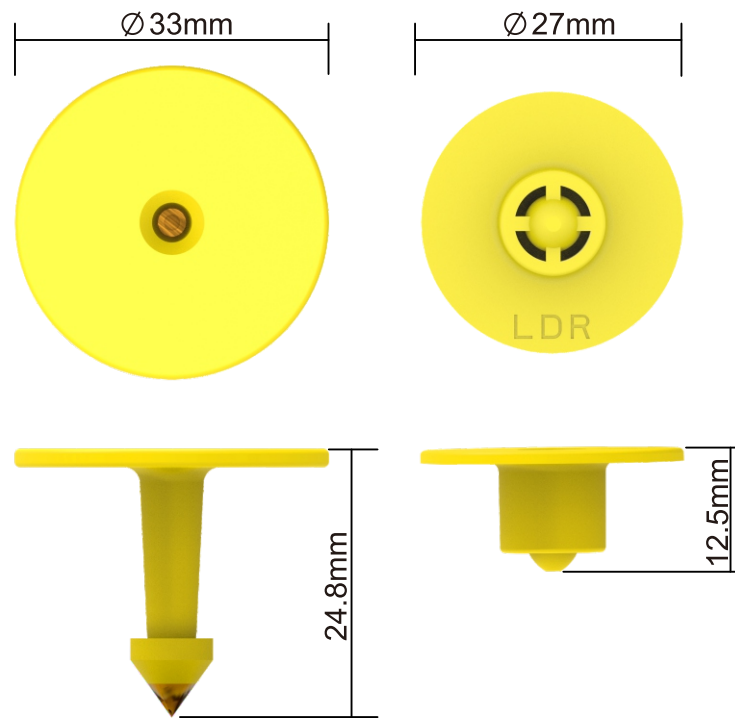

# SPECIFICATION

**Product name:** RFID Animal Ear Tag

**Item No.:** LDR-D33A

**Version:** V1.0

**Date:** 2019.11.25

## Quick Details

LDR-D33A UHF RFID Button Ear Tag is designed for livestock management which is effective to keep tracking of livestock, such as sheep and deers. It helps ranchers to manage their sheep easily and time-saving, not only on counting sheep numbers, but also record their vaccine, growth, weight and so on.

## RFID Parameter

Model No.	LDR-D33A
Type	UHF RFID Button Ear Tag
Protocol	ISO/IEC 18000-6C, EPC Class1 Gen2
Frequency	Worldwide 840-960Mhz
Chip	NXP Ucode7
Memory	EPC128bits / TID96bits / User0bits
Read&Write	Supported
Read Range	Max. 5meters by fixed reader
	Max. 1meter by handheld reader
Data retention	10years
Programming Cycle	100000 cycles
Anti-collision	Support multiple tags reading

 Size

 Installation

 Application

- Livestock animal identification
- Sheep, pigs and dog's tracking
- Intelligent cow management