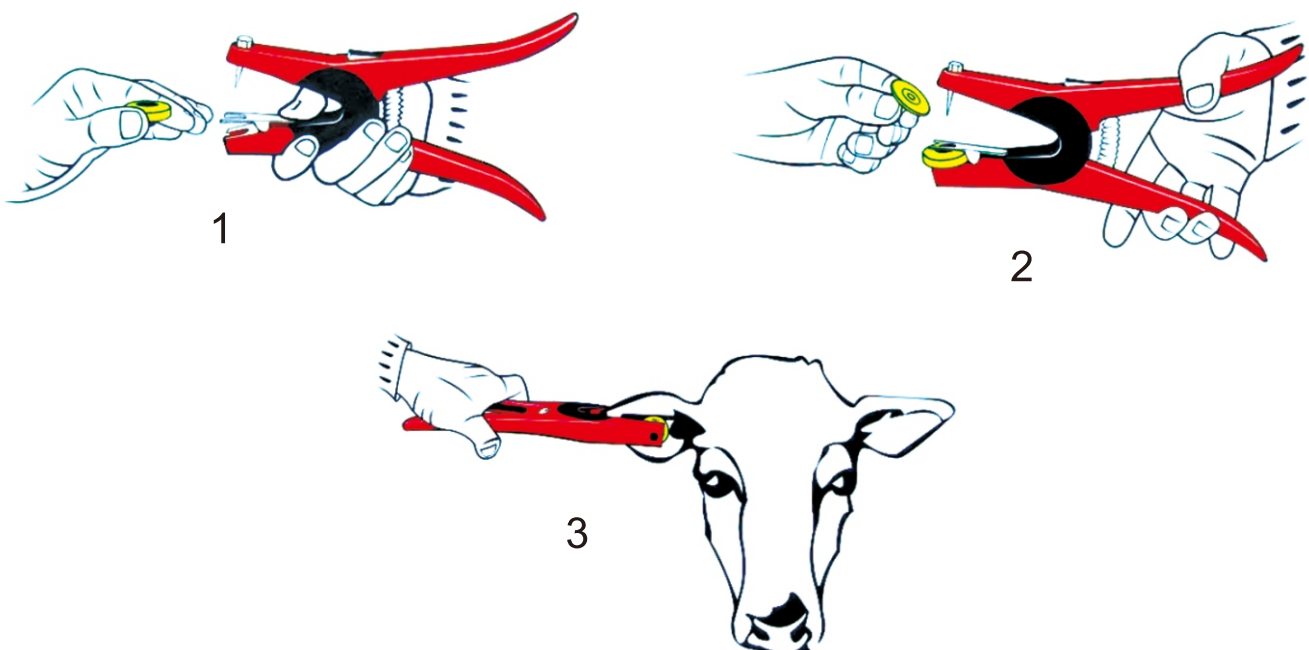

## Quick Details

LDR-D33A UHF RFID Button Ear Tag is designed for livestock management which is effective to keep tracking of livestock, such as sheep and deers. It helps ranchers to manage their sheep easily and time-saving, not only on counting sheep numbers, but also record their vaccine, growth, weight and so on.

## RFID Parameter

Model No.	LDR-D33A
Type	UHF RFID Button Ear Tag
Protocol	ISO/IEC 18000-6C, EPC Class1 Gen2
Frequency	Worldwide 840-960Mhz
Chip	NXP Ucode7
Memory	EPC128bits / TID96bits / User0bits
Read&Write	Supported
Read Range	Max. 5meters by fixed reader
	Max. 1meter by handheld reader
Data retention	10years
Programming Cycle	100000 cycles
Anti-collision	Support multiple tags reading

 Size

 Installation

 Application

- Livestock animal identification
- Sheep, pigs and dog's tracking
- Intelligent cow management