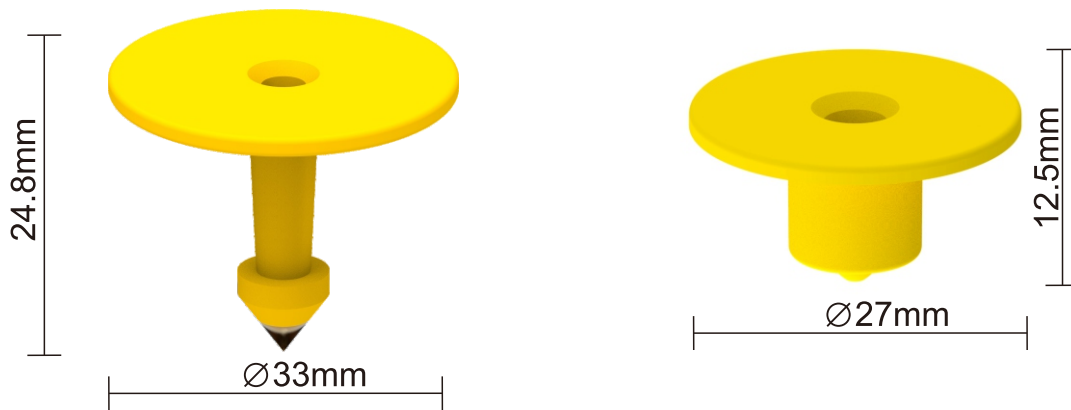

# SPECIFICATION

**Product name:** RFID Animal Ear Tag

**Item No.:** LDR-D33A

**Version:** V1.0

**Date:** 2019.11.25

## Quick Details

LDR-D33A UHF RFID Button Ear Tag is designed for livestock management which is effective to keep tracking of livestock, such as sheep and deers. It helps ranchers to manage their sheep easily and time-saving, not only on counting sheep numbers, but also record their vaccine, growth, weight and so on.

## RFID Parameter

Model No.	LDR-D33A
Type	UHF RFID Button Ear Tag
Protocol	ISO/IEC 18000-6C, EPC Class1 Gen2
Frequency	Worldwide 840-960Mhz
Chip	NXP Ucode7
Memory	EPC128bits / TID96bits / User0bits
Read&Write	Supported
Read Range	Max. 5meters by fixed reader
	Max. 1meter by handheld reader
Data retention	10years
Programming Cycle	100000 cycles
Anti-collision	Support multiple tags reading

 Size

 Installation

 Application

- Livestock animal identification
- Sheep, pigs and dog's tracking
- Intelligent cow management