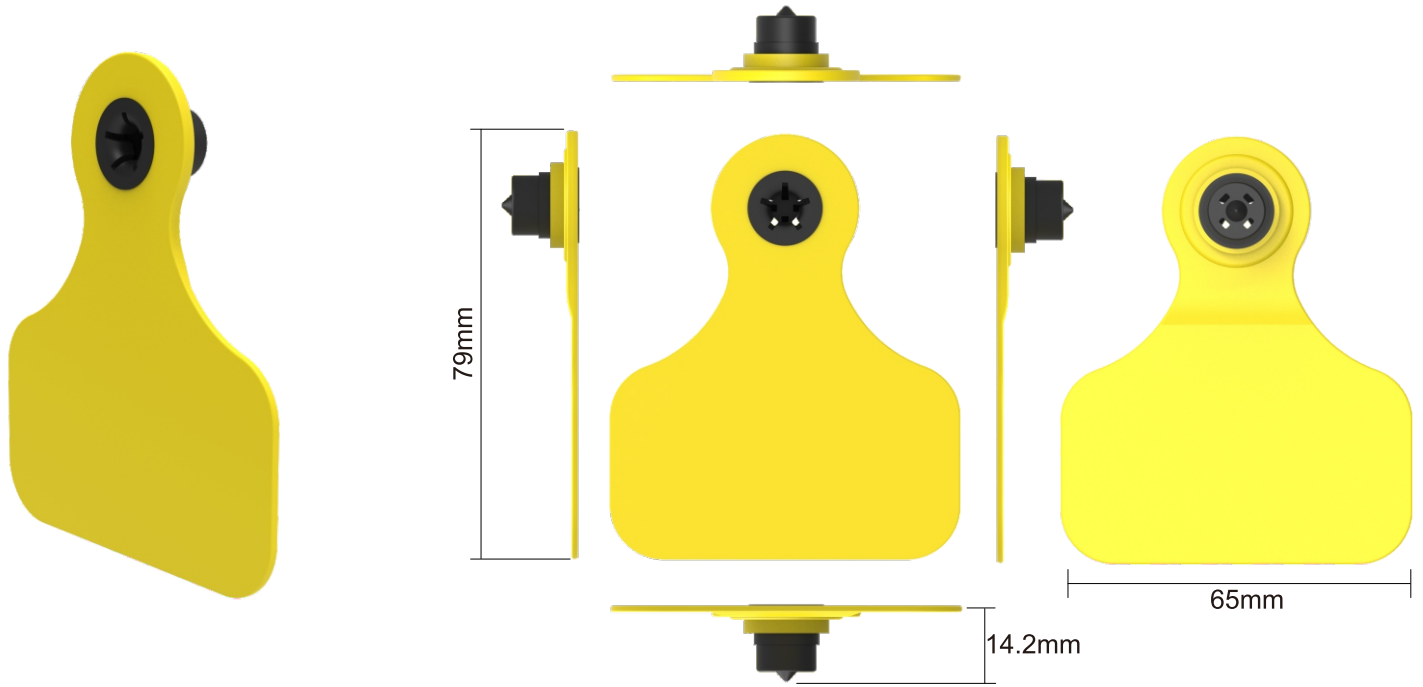

PRODUCT SPECIFICATION

Product name: Conventional Ear Tag

Item No.: LD-7965A

Version: V1.0

Date: 2023.03.16

Quick Details

LD-7965A Animal conventional ear tag characters with flexible good quality material. It is designed for livestock management which is effective to keep tracking of livestock, such as cows, sheeps and deers. It helps ranchers to manage their cows easily and time-saving, not only on counting sheep numbers, but also record their vaccine, growth, weight and so on.

RFID Parameter

Model No.	LD-7965A
Type	Conventional Ear Tag (Without Chip)
Size	Ear Tag: 79x65x14.2mm Stud: 79x65x24.3mm
Color	Yellow (other color customized)
Surface Material	TPU
Installation	Ear tag plier
Operating temperature	-20°C ~ +80°C
Operating humidity	20% ~ 90%RH
Package	Ear tag&stud/set, 100sets/bag,15bag/carton
Customized Service	Laser printing, EPC Pre-written, Color, Laser Printing, Chip&Inlay

 Size

Tag

Stud

 Application

- Livestock animal identification
- Sheep, pigs and dog's tracking
- Intelligent cow management