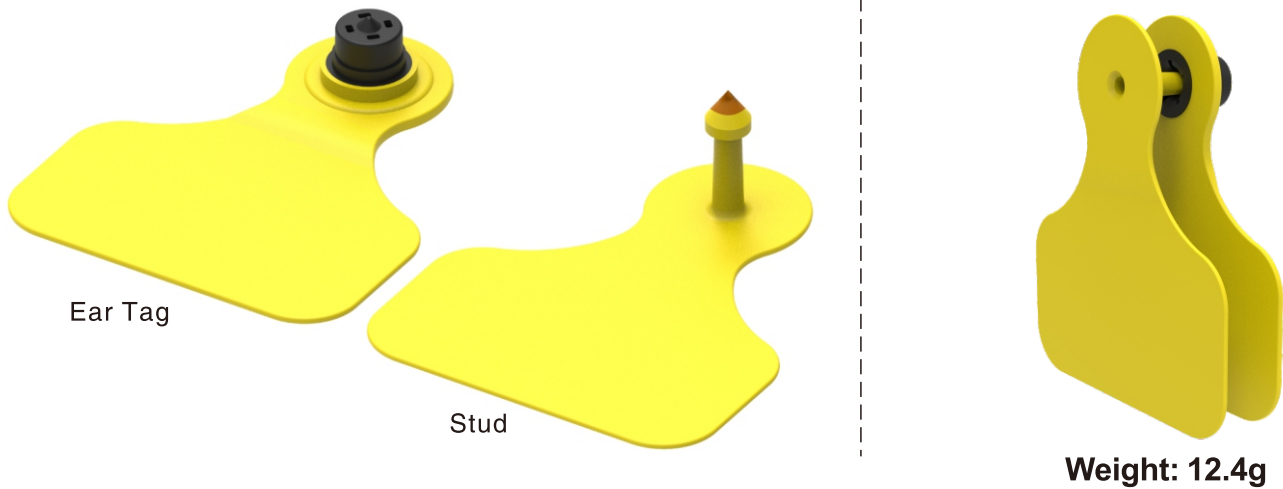

PRODUCT SPECIFICATION

Product name: Conventional Ear Tag

Item No.: LD-7965A

Version: V1.0

Date: 2023.03.16

Quick Details

LD-7965A Animal conventional ear tag characters with flexible good quality material. It is designed for livestock management which is effective to keep tracking of livestock, such as cows, sheeps and deers. It helps ranchers to manage their cows easily and time-saving, not only on counting sheep numbers, but also record their vaccine, growth, weight and so on.

RFID Parameter

Model No.	LD-7965A
Type	Conventional Ear Tag (Without Chip)
Size	Ear Tag: 79x65x14.2mm Stud: 79x65x24.3mm
Color	Yellow (other color customized)
Surface Material	TPU
Installation	Ear tag plier
Operating temperature	-20°C ~ +80°C
Operating humidity	20% ~ 90%RH
Package	Ear tag&stud/set, 100sets/bag,15bag/carton
Customized Service	Laser printing, EPC Pre-written, Color, Laser Printing, Chip&Inlay

 Size

Tag

Stud

 Application

- Livestock animal identification
- Sheep, pigs and dog's tracking
- Intelligent cow management