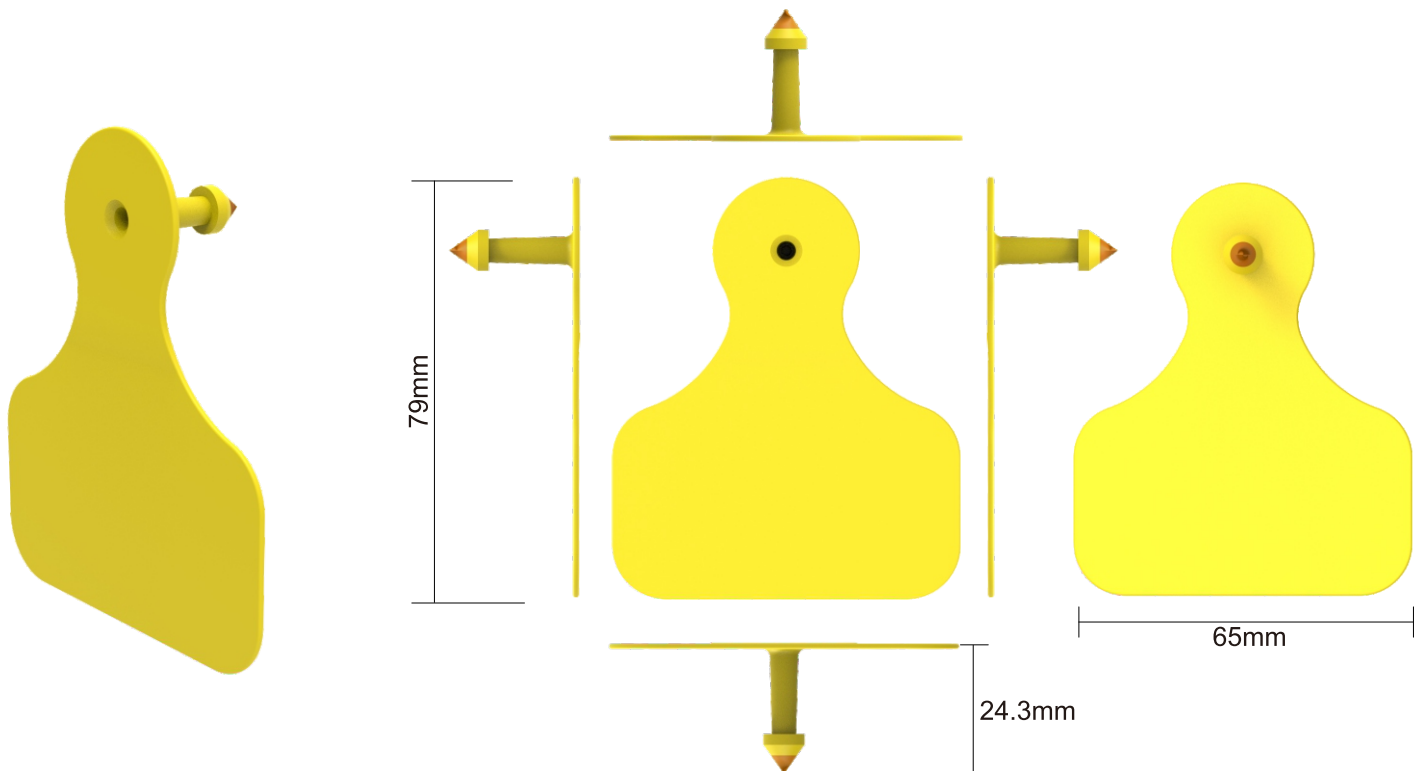

PRODUCT SPECIFICATION

Product name: Conventional Ear Tag

Item No.: LD-7965A

Version: V1.0

Date: 2023.03.16

Quick Details

LD-7965A Animal conventional ear tag characters with flexible good quality material. It is designed for livestock management which is effective to keep tracking of livestock, such as cows, sheeps and deers. It helps ranchers to manage their cows easily and time-saving, not only on counting sheep numbers, but also record their vaccine, growth, weight and so on.

RFID Parameter

Model No.	LD-7965A
Type	Conventional Ear Tag (Without Chip)
Size	Ear Tag: 79x65x14.2mm Stud: 79x65x24.3mm
Color	Yellow (other color customized)
Surface Material	TPU
Installation	Ear tag plier
Operating temperature	-20°C ~ +80°C
Operating humidity	20% ~ 90%RH
Package	Ear tag&stud/set, 100sets/bag,15bag/carton
Customized Service	Laser printing, EPC Pre-written, Color, Laser Printing, Chip&Inlay

 Size

Tag

Stud

 Application

- Livestock animal identification
- Sheep, pigs and dog's tracking
- Intelligent cow management